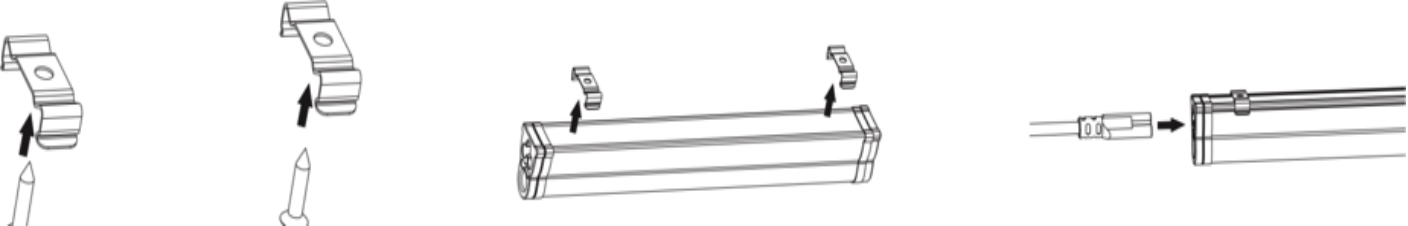

PPL Slim

- Robust fixture and Power LED in one
- Lifespan of the system 100.000 hours
- A powerful, clean, and safe light image
- Developed in Europe and the USA
- Ideal for, garages, stores, offices, hospitals, etc

Specifications

Length	Wattage	Lumen	CRI	Beam angle
60cm	11	1430	>80	120°
90cm	17	2210	>80	120°
120cm	20	2600	>80	120°
120cm	24	3120	>80	120°
150cm	30	3900	>80	120°

- PowerLEDS (up to 150 Lumen per Watt Gross and 130 net)
- Lumen drop <20% at 100.000 hours
- Lifespan LED strip: 100.000 hours
- Power factor: 0.98 (patented low temperature driver)
- IP20
- CE, TUV, UL, cUL, LM79 approved
- Warranty: Rentalite model: 6 years!
 In the purchase model: 5 years
- Connectable in line

Installation - and connection options

Installation to the ceiling

Installation with suspension kits

PPL Slim Line: Connecting the lines to each other using the interconnection parts