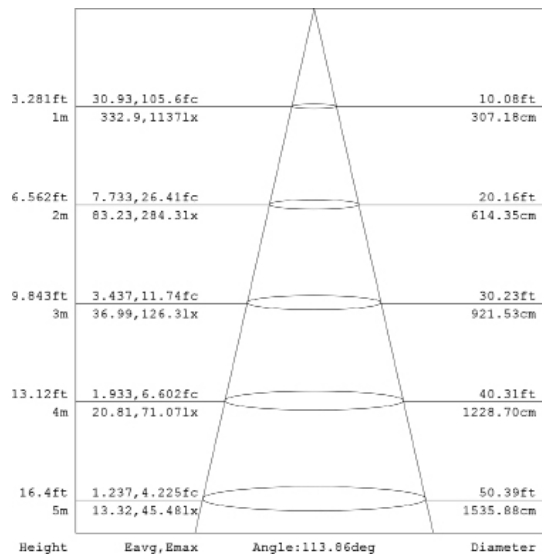

Premium Power LED Tube

60-85% Energy- and cost savings

- Lifetime PPL Tube: 70.000 hours
- Length: 60-90-120-150 cm
- Energy consumption: 10-18-20-22-25-30 watt
- Ideal replacement for conventional T5 and T8 tubes
- Suitable for i.a.: offices, schools, hospitals, supermarkets and halls

Specifications

Length	Wattage	Lumen	CRI	Beam angle
60cm	10	1500	>80	120 degrees
120cm	18	2700	>80	120 degrees
120cm	20	3000	>80	120 degrees
150cm	22	3250	>80	120 degrees
150cm	25	3700	>80	120 degrees
150cm	30	4500	>80	120 degrees

Example of ROI

Total cost of 350 fixtures (11 year lifecycle)
€0,11 kWh, 16 hours at 100% and 8 hours at 10%, 7 days a week

Light distribution curve

Light distance

Measurements

588mm 894mm 1198mm 1498mm D: 26mm Cap-base: G13