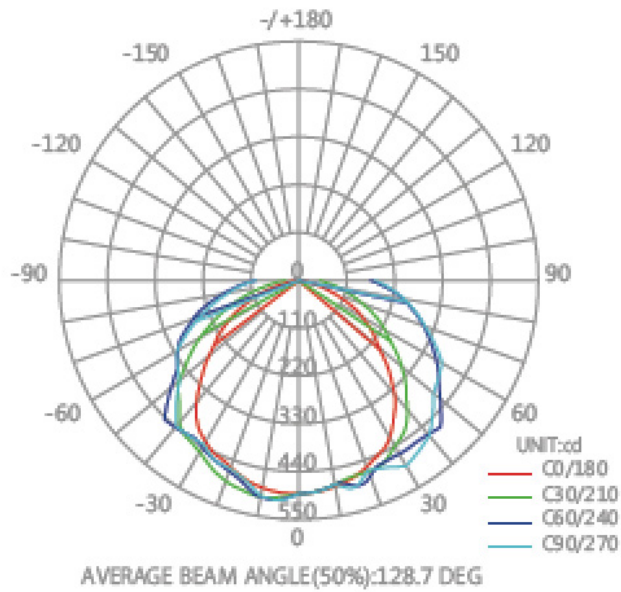

Premium Power LED Tube

60-85% Energy- and cost savings

- Lifetime PPL Tube: 70.000 hours
- Length: 60-90-120-150 cm
- Energy consumption: 10-18-20-22-25-30 watt
- Ideal replacement for conventional T5 and T8 tubes
- Suitable for i.a.: offices, schools, hospitals, supermarkets and halls

Specifications

Length	Wattage	Lumen	CRI	Beam angle
60cm	10	1500	>80	120 degrees
120cm	18	2700	>80	120 degrees
120cm	20	3000	>80	120 degrees
150cm	22	3250	>80	120 degrees
150cm	25	3700	>80	120 degrees
150cm	30	4500	>80	120 degrees

Example of ROI

Total cost of 350 fixtures (11 year lifecycle)
€0,11 kWh, 16 hours at 100% and 8 hours at 10%, 7 days a week

Light distribution curve

Light distance

Measurements

588mm 894mm 1198mm 1498mm D: 26mm Cap-base: G13