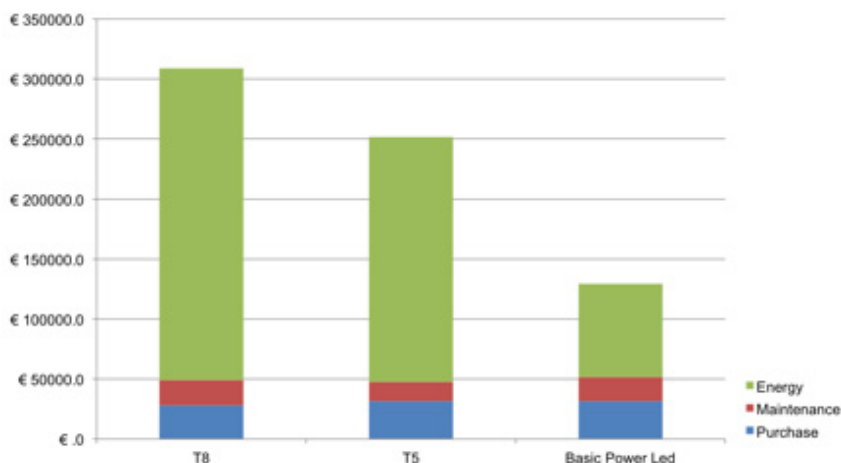

Example of ROI

Total cost of 350 fixtures (11 year lifecycle)
€0,11 kWh, 16 hours at 100% and 8 hours at 10%, 7 days a week