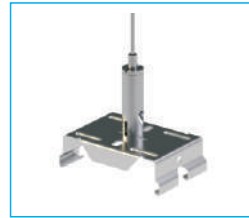

ACCESSOIRES

Clips voor plafond montage

Model No: DMA001
kits Size :53*36*15mm
Thickness : 0.5mm spring steel

Stalen kabelophanging

Model No: DMA002
Steel cable suspension kits
length: 2 meter

Ketting suspensie